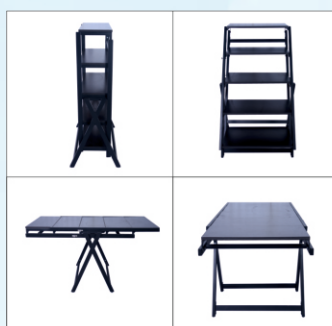

Folding 6 Seater Dining Table
Without Chair
SMF - 007

Folding Chair SMF - 002

Folding Cushion Chair
SMF - 003

Folding 6 Seater Dining Table Without Chair
SMF - 007BG

Folding 6 Seater Dining Table With Chair
SMF - 007BG

Folding 6 Seater Dining Table With Chair (Glossy)
SMF - 006

Folding Dressing Cum Study Table
SMF - 014

Folding Rollway Bed SMF - 017

Folding Cot SMF - 005

Folding 6 Seater Dining Table With Chair
SMF - 007

Folding 6 Seater Dining Table Without Chair
SMF - 007

Folding 6 Seater Dining Table Without Chair (Glossy)
SMF - 006

Folding Rack Cum Table
SMF - 015

Garden Tables

Folding 6 Seater Dining Table Without Chair (Glossy)
SMF - 006BG